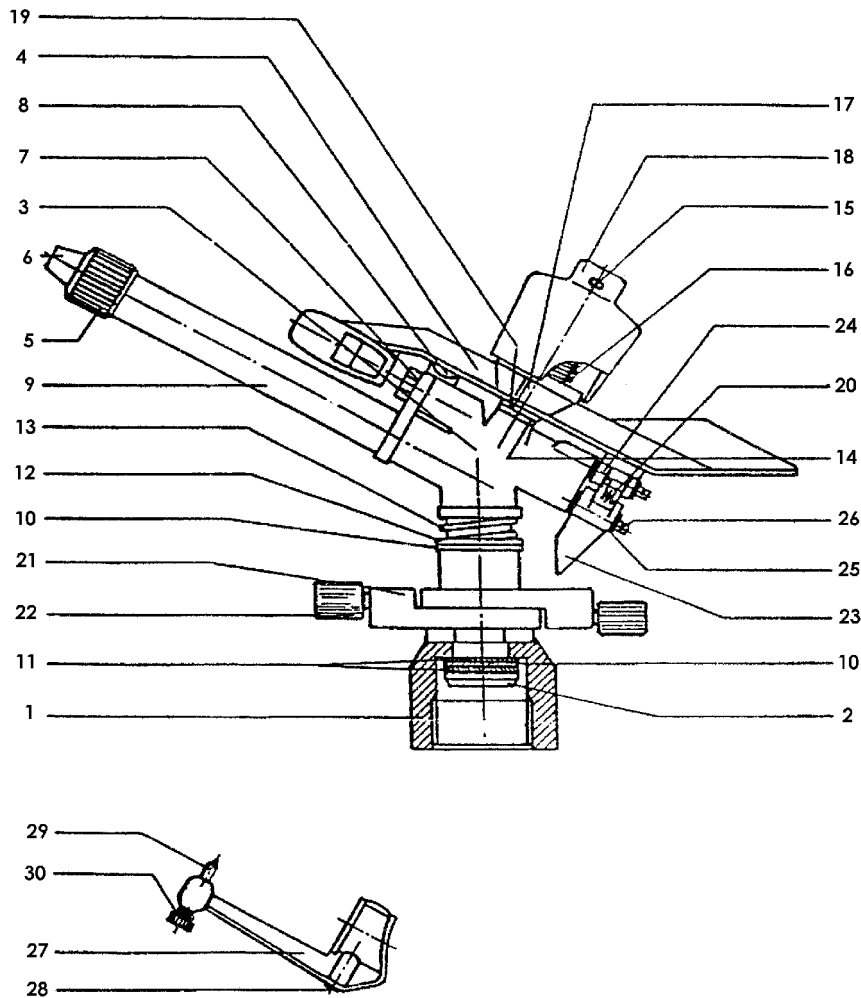

# Komet 163 Gun Assembly

Itemized Part Listing

11/2002

POS	Item #	Description	Qty
1	D 28707	Collar / Threaded 1-1/2"	1
2	G28503	Tube / Connector	1
3	P28418	Body	1
4	V28469	Arm / Drive	1
5	W28401	Nut / Nozzle	1
6	?	Specify Dia. In mm	1
7	H28435	Nozzle / Drive Arm	1
8	B28452	Stop / Arm	1
9	C28384	Tube / Range	1
10	A28520	Washer / Teflon	2
11	X28724	Washer / Neoprene	1
12	A80132	Washer	1
13	J28367	Spring	1
14	K28299	Washer / Brass	1
15	L28231	Pin / Split	1

POS	Item #	Description	Qty
16	E28248	Spring	1
17	Z28197	Support / Spring	1
18	S28214	Cap / Spring	1
19	N28486	Washer / Friction	1
20	R28282	Spring	1
21	Q28350	Ring / Sector	1
22	Q28741	Screw / Sector Ring	1
23	T28537	Arm / Lower Trip	1
24	Y28265	Block / Upper Stop	1
25	X28333	Washer	1
26	D28316	Pin	1
27	M23471	Breaker / Water	1
28	Y28656	Screw / Breaker Fixing	1
29	K28690	Screw / Water Breaker	1
30	R28673	Spring / Screw	1