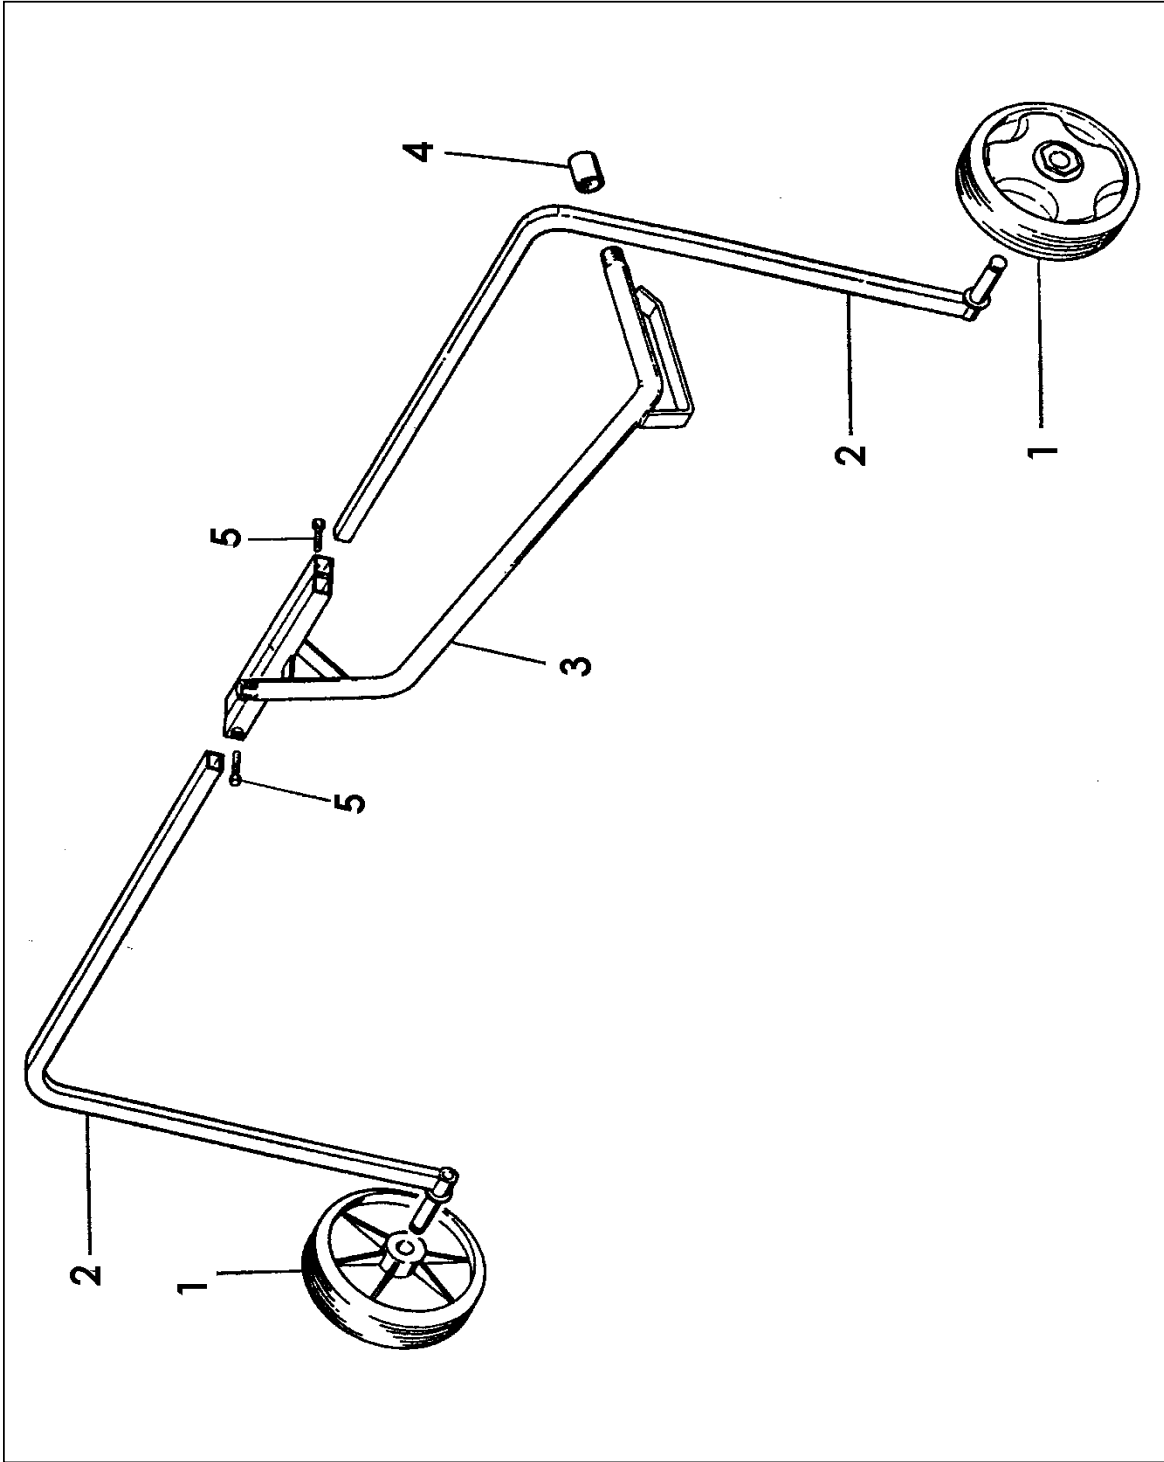

MICRO 40 TROLLEY

POS.	Page	Description	N.Pieces	Item Number	Notes
1	106	Wheel	2	2000115	
2	106	Trolley Leg	2	3000302	
3	106	Trolley Body	1	3000301	
4	106	Coupling 3/4" NPT	1		
5	106	Bolt M10x25	2	4000111