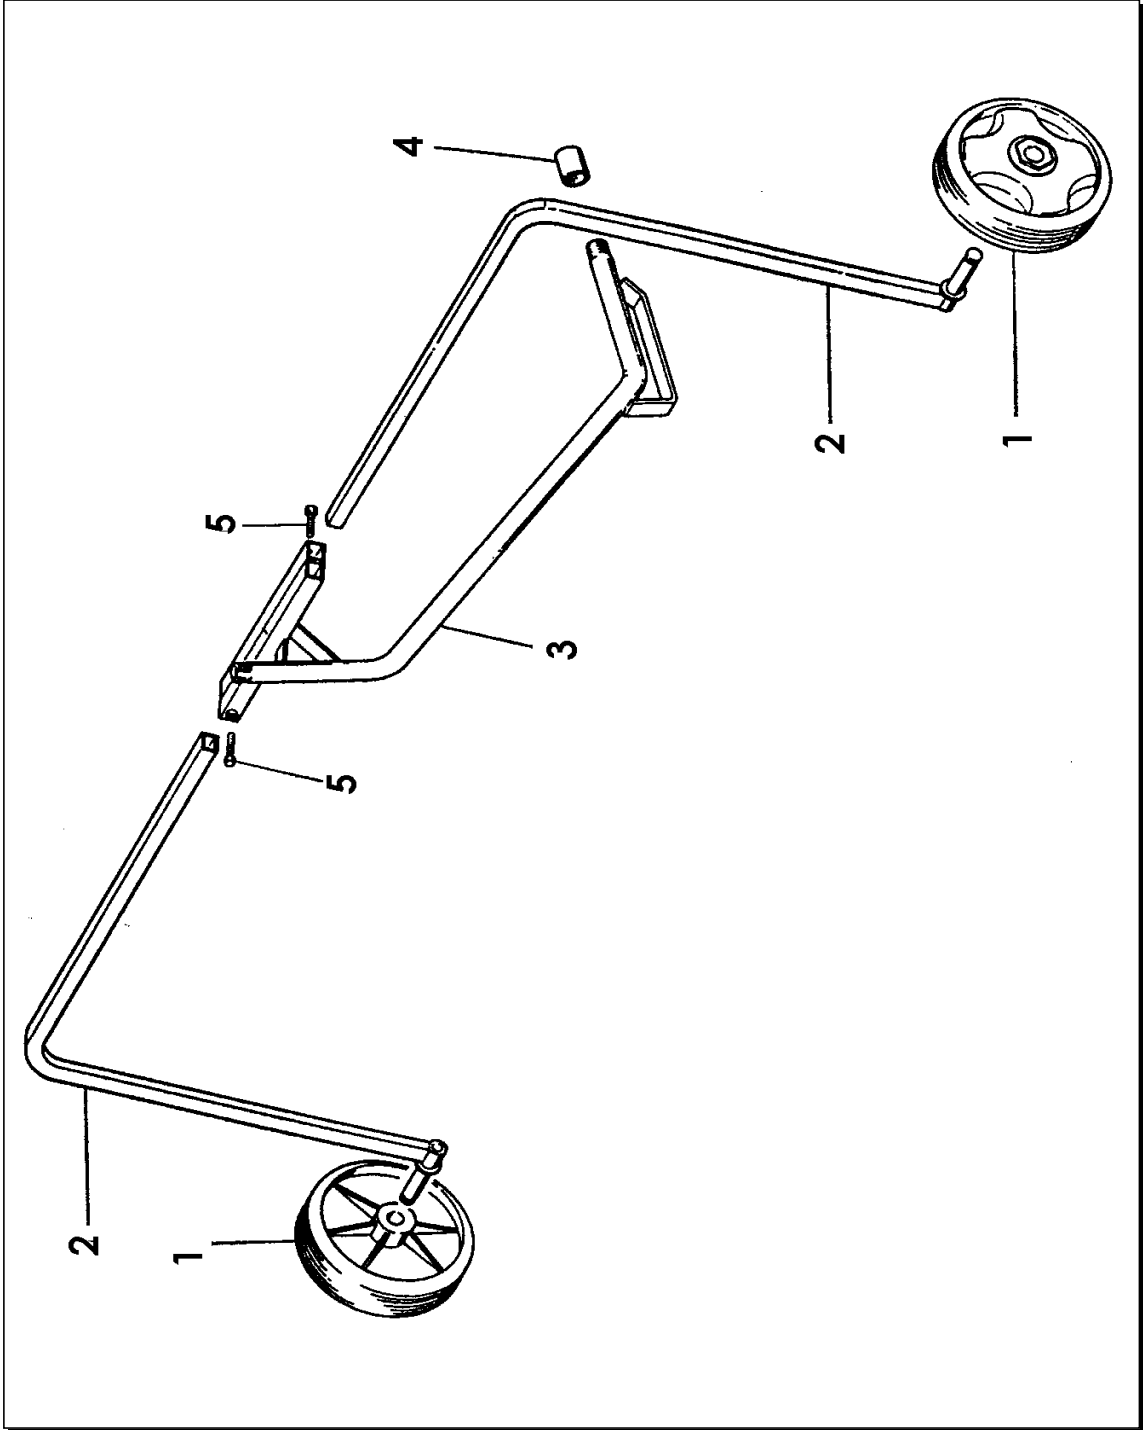

MICRO 50 TROLLEY

POS.	Page	Description	N.Pieces	Item Number	Notes
1	106	Wheel	2	2000115	
2	106	Trolley Leg	2	3000302	
3	106	Trolley Body	1	3000301	
4	106	Coupling 3/4" NPT	1		
5	106	Bolt M10x25	2	4000111