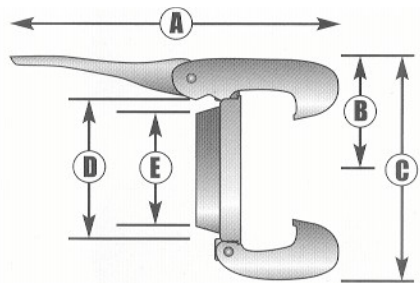

300 Series Aluminum Weld-On Couplers

male mechanical specs.	A	B	C	D	E	F	G	H	I
2" Aluminum Weld-On	2.01	2.28	2.80	3.54	1.42	2.36	1.89	2.80	2.32
3" Aluminum Weld-On	3.01	3.35	3.88	4.88	1.65	3.39	2.99	3.86	3.15
4" Aluminum Weld-On	4.02	4.41	5.67	6.69	2.20	4.37	4.21	5.67	4.41
5" Aluminum Weld-On	5.04	5.35	5.98	7.72	2.36	5.31	4.88	6.26	5.20
6" Aluminum Weld-On	6.04	6.42	7.13	8.50	2.44	6.38	5.55	7.09	5.39
8" Aluminum Weld-On	8.01	8.86	9.13	10.71	3.27	8.39	7.72	9.06	6.46

Hose Set Specifications to 1/100th of an inch • Specifications Subject to Change

300 Series Lever Clamp

lever mechanical specs.	A	B	C	D	E
2" 50x50mm	7.09	3.35	4.92	3.94	2.44
3" 76x76mm	9.25	3.54	7.09	5.31	3.43
4" 108x100mm	10.83	6.69	9.25	7.48	5.20
5" 133x125mm	11.41	5.51	10.83	8.07	5.91
6" 159x150mm	13.39	6.30	11.81	9.06	6.69
8" 194x200mm	13.19	9.06	13.98	10.04	8.66

Hose Set Specifications to 1/100th of an inch • Specifications Subject to Change