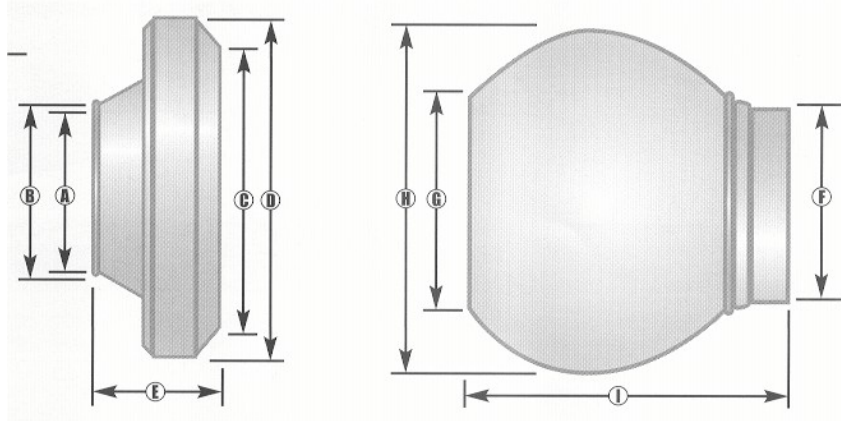

300 Series Aluminum Weld-On Couplers

male mechanical specs.	A	B	C	D	E	F	G	H	I
2" Aluminum Weld-On	2.01	2.28	2.80	3.54	1.42	2.36	1.89	2.80	2.32
3" Aluminum Weld-On	3.01	3.35	3.88	4.88	1.65	3.39	2.99	3.86	3.15
4" Aluminum Weld-On	4.02	4.41	5.67	6.69	2.20	4.37	4.21	5.67	4.41
5" Aluminum Weld-On	5.04	5.35	5.98	7.72	2.36	5.31	4.88	6.26	5.20
6" Aluminum Weld-On	6.04	6.42	7.13	8.50	2.44	6.38	5.55	7.09	5.39
8" Aluminum Weld-On	8.01	8.86	9.13	10.71	3.27	8.39	7.72	9.06	6.46

Hose Set Specifications to 1/100th of an inch • Specifications Subject to Change

300 Series Lever Clamp

lever mechanical specs.	A	B	C	D	E
2" 50x50mm	7.09	3.35	4.92	3.94	2.44
3" 76x76mm	9.25	3.54	7.09	5.31	3.43
4" 108x100mm	10.83	6.69	9.25	7.48	5.20
5" 133x125mm	11.41	5.51	10.83	8.07	5.91
6" 159x150mm	13.39	6.30	11.81	9.06	6.69
8" 194x200mm	13.19	9.06	13.98	10.04	8.66

Hose Set Specifications to 1/100th of an inch • Specifications Subject to Change