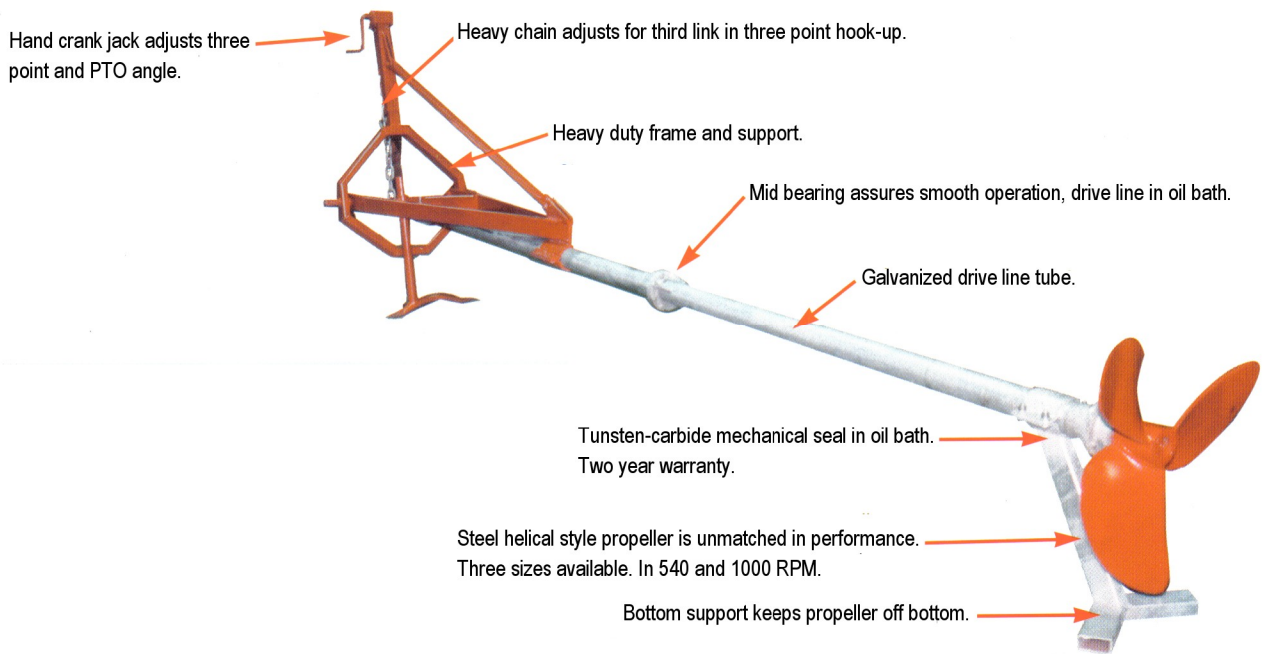

Movred-Maxi

THREE-POINT AGITATORS 540 and 1000 RPM ~ 17 and 21 FT. LENGTHS AVAILABLE

Here's a three point style agitator that handles the toughest agitation problems. Heavy crusts, weeds, bottom solids are no problem. Ease in positioning around your lagoon or storage pit and powerful agitation is what you'll receive with a ABI Movred-Maxi Agitator. Select the propeller size suited to your tractor from 40-170 HP and see why we say - ABI "Tomorrows Technology Today"