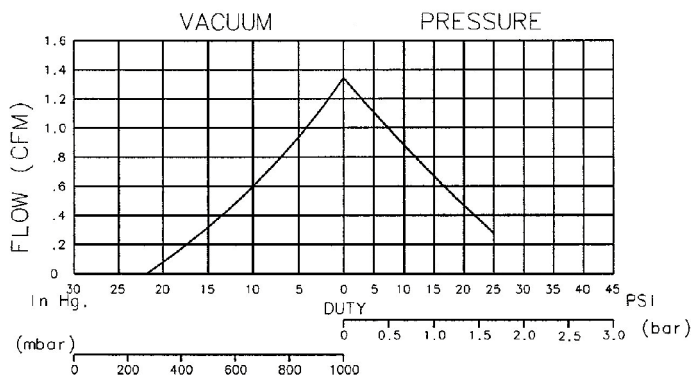

12 vdc Perfect Primer

new

ABI ELECTRIC PRIMER!

Our PERFECT PRIMERS are built for fast, reliable priming in pump installations with high suction lifts or extra long suction lines. Here at ABI, we offer AC or DC units for a variety of applications. Ideal for diesel-powered irrigation pumps.